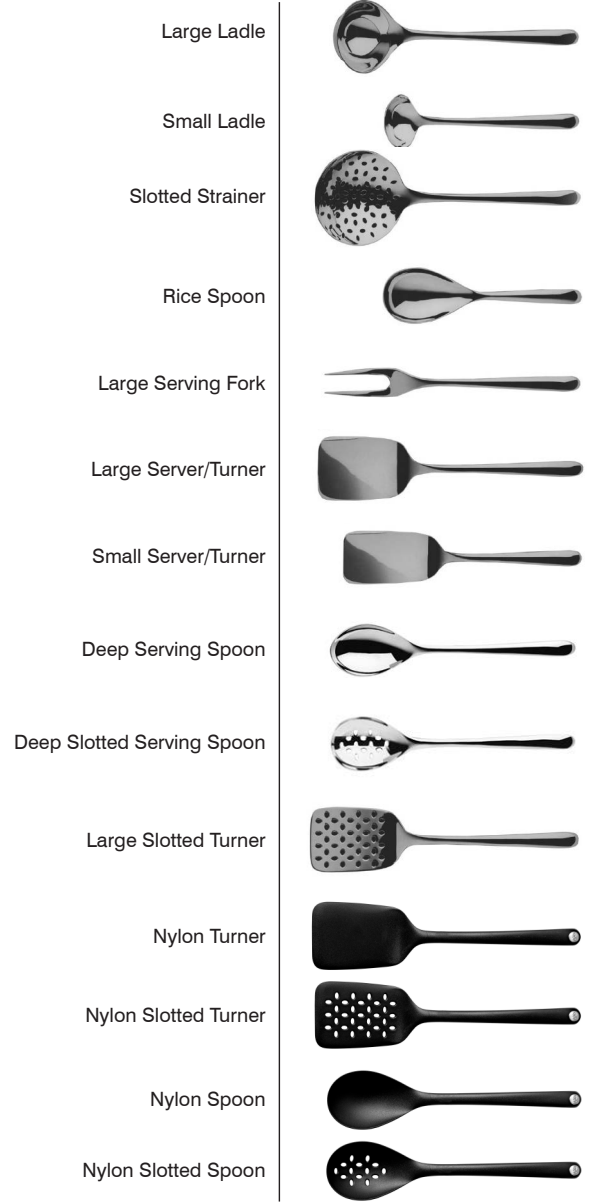

Item Code	Description	Size
SGB2514	Large Ladle	32 cm
SGB2516	Small Ladle	26 cm
SGB2524	Slotted Strainer	34 cm
SGB2531	Rice Spoon	26 cm
SGB2536	Large Serving Fork	33 cm
SGB2542	Large Server/Turner	34 cm
SGB2544	Small Server/Turner	30 cm
SGB2548	Deep Serving Spoon	32 cm
SGB2552	Large Slotted Server/Turner	34 cm
SGB2558	Deep Slotted Serving Spoon	32 cm
SGB2584	Utensil Storage Rack - small	40 cm
SGB2586	Utensil Storage Rack - large	60 cm
SGNY2542	Nylon Turner	32.5 cm
SGNY2552	Nylon Slotted Turner	32.5 cm
SGNY2547	Nylon Spoon	31.5 cm
SGNY2557	Nylon Slotted Spoon	31.5 cm