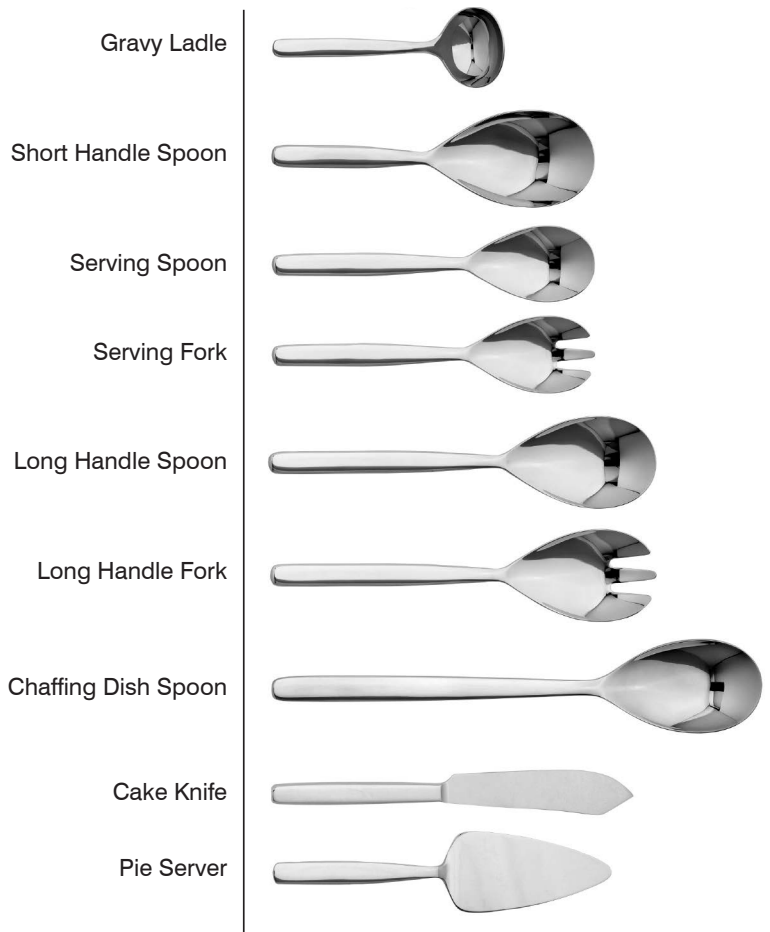

Crab Pick

Martini Pick

Stir Spoon

Puddifoot Flatware - iO Serving Pieces

18/10 Stainless Steel

Item Code	Description	Size
iO-11	Serving Fork	24 cm
iO-12	Serving Spoon	24 cm
iO-16	Gravy Ladle	17.5 cm
iO-17	Short Handle Serving Spoon	24 cm
iO-22	Serving/Cold Meat Fork	21 cm
iO-28	Pie Server	25 cm
iO-45	Long Handle Serving Fork	29 cm
iO-46	Long Handle Serving Spoon	29 cm
iO-50	Long Handle Serving Set (45/46)	29 cm
iO-55	Chaffing Dish Spoon	36 cm
iO-60	Cake Knife	29 cm