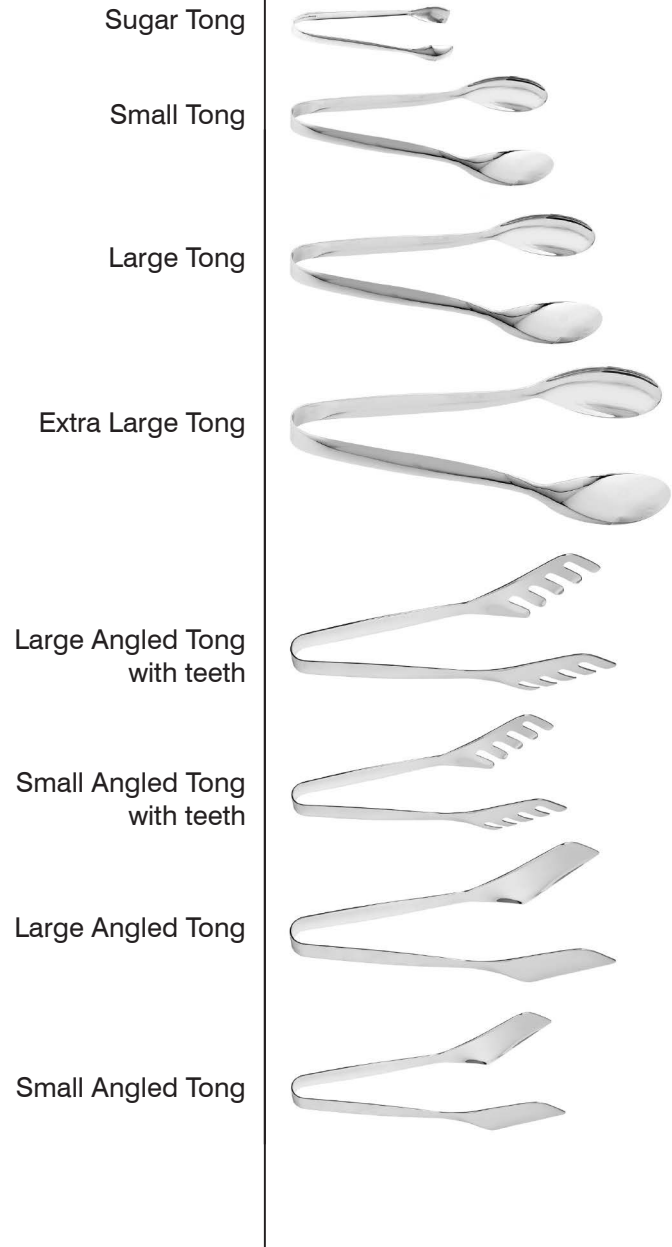

Puddifoot Flatware - iO Tongs 18/10 Stainless Steel

Item Code	Description	Size
iO-21	Sugar Tong	10 cm
iO-57	Small Tong	19 cm
iO-58	Large Tong	24 cm
iO-59	Extra Large Tong	30 cm
iO-65	Small Angled Tong w/teeth	19 cm
iO-66	Large Angled Tong w/teeth	24 cm
iO-67	Small Angled Tong	19 cm
iO-68	Large Angled Tong	24 cm