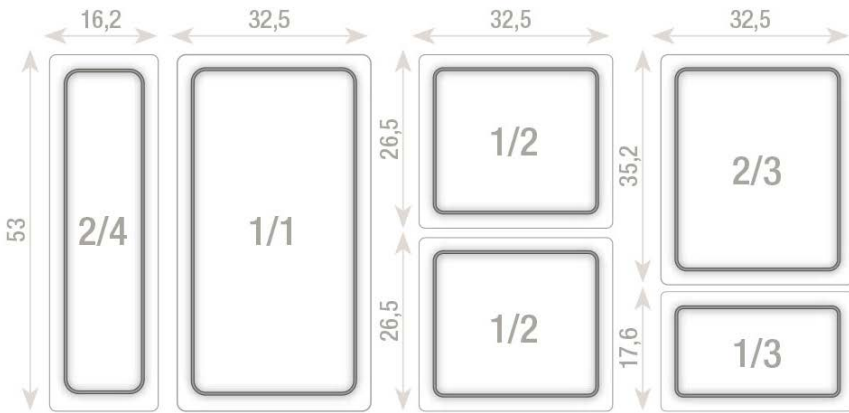

Gastro'Hotel Dish 1/3

Product Code	Dimensions	Capacity
T821.3	32.5 x 17.5 x 6.5 cm 12.75 x 7 x 2.5"	1.9L 67 oz

Colors Available: White, Taupe & Matte Black

Gastro'Hotel Dish 1/2

Product Code	Dimensions	Capacity
T821.2-1	32.5 x 26.5 x 6.5 cm 12.75 x 10.5 x 2.5"	3.0L 105.75 oz