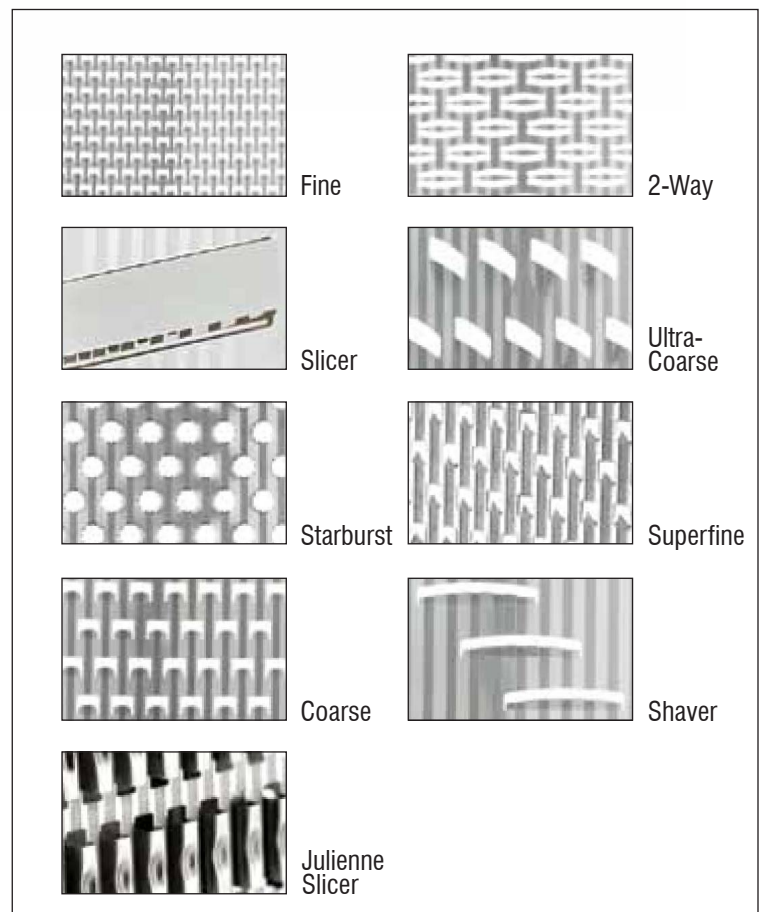

Surface Glide Technology™
Grooved Grating Surface

Secure grip for safety

Protective cover doubles
as measuring device

Surface Glide Technology™ Graters

Exclusive to Cuisipro, Surface Glide Technology™ grooved grating surface takes etched graters to the next level. Surface Glide Technology™ graters create the perfect balance between ease of grating and maximum efficiency for the ultimate grating experience that etched graters alone cannot compete with.

The science behind this new technology is based on the repeated grooved pattern that is spread evenly across the face of the grating surface. First, the groove reduces resistance, making grating effortless. Second, the groove elongates the length of each individual blade, so it has a larger cutter surface that comes in contact with food, therefore grating more with less effort.

Combined, these features create a perfect surface for outstanding uninterrupted grating performance where food virtually glides through the blades.