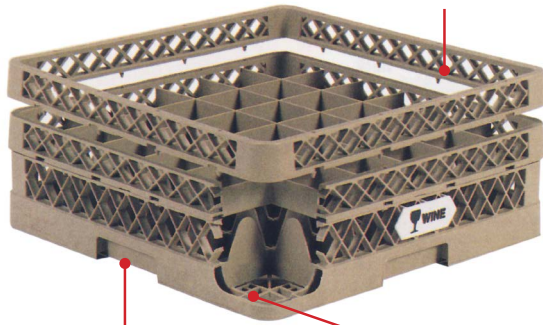

Traex Glass Racks

**PREVENTS BREAKAGE.
EASIER HANDLING.
CLEANER GLASSWARE.**

■ 100% vertical glassware protection

■ Patented Snap fit extenders

■ Handles on all four sides

■ Double-wall construction

■ Open profile design allows top to bottom and side to side washing/drying action

All Rack Master® rack bases and extenders can be purchased separately or pre-assembled.

All bases and extenders are shown in standard beige.

Rack Master® racks and extenders are available in 5 vibrant colors plus black and standard beige. *Puddifoot only regularly stocks the standard beige versions; please let us know if you'd like colored racks special-ordered.*