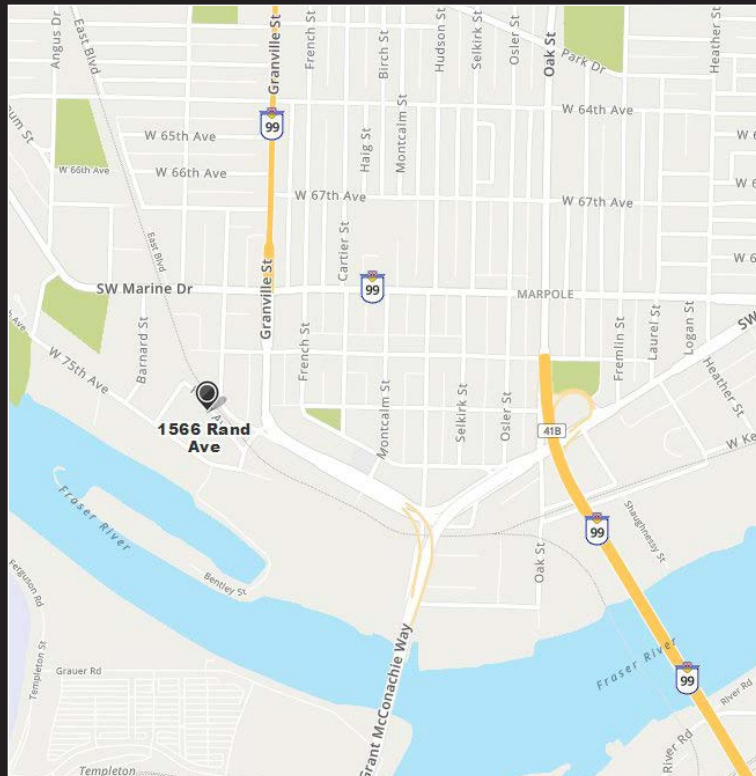

CELLO-80 Multipurpose - large 21 cm

CELLO-81 Multipurpose - small 18 cm

CELLO-82 Soft Cheese - large 21 cm

CELLO-83 Soft Cheese - small 18 cm

CELLO-84 Creamy Cheese - large 19.3 cm

CELLO-85 Creamy Cheese - small 17.5 cm

WH **puddifoot** LTD
Restaurant & Hotel Tableware Specialists

Hours: 9:00 AM - 5:00 PM
Monday to Friday

1566 Rand Avenue, Vancouver, BC Canada V6P 3G2
Tel: 604 263 0971 • Toll Free: 1 800 284 3217
www.puddifoot.com