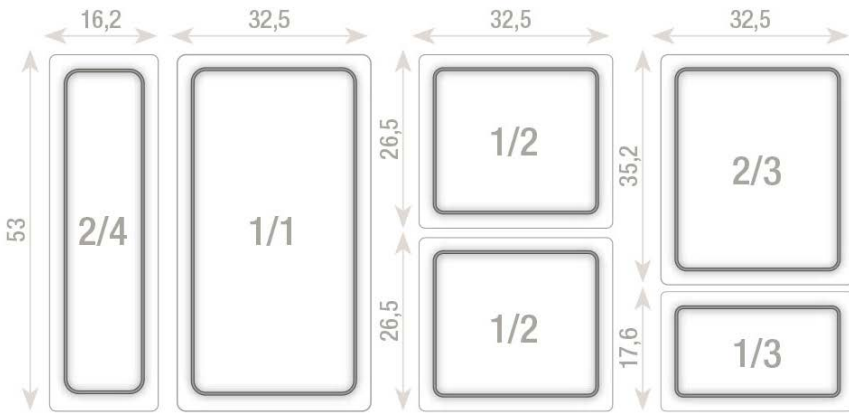

Gastro'Hotel Dish 1/3

Product Code	Dimensions	Capacity
T821.3	32.5 x 17.5 x 6.5 cm 12.75 x 7 x 2.5"	1.9L 67 oz

Colors Available: White, Taupe & Matte Black