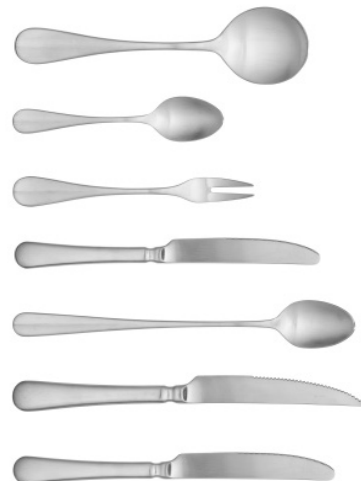

Product Code	Description	Length
Dijon-Mirror-06	Round soup spoon	17.5 cm
Dijon-Mirror-07	Demitasse spoon	11.2 cm
Dijon-Mirror-09	Cocktail fork (2 tynes)	14.4 cm
Dijon-Mirror-10	Butter knife	18 cm
Dijon-Mirror-19	Iced tea spoon	19.5 cm
Dijon-Mirror-24	Steak knife	24 cm
Dijon-Mirror-32	Side / dessert knife	18 cm

Dijon Mirror | Accessory Pieces

Product Code	Description	Length
Dijon-Mirror-36	Oyster / canape fork	14.4 cm
Dijon-Mirror-37	English teaspoon	13 cm
Dijon-Mirror-41	Pastry fork	15.2 cm

18/10 Stainless Steel

Dijon Satin | 5-piece placesetting Dijon-Satin-00

Product Code	Description	Length
Dijon-Satin-01	Dinner knife	24 cm
Dijon-Satin-02	Dinner fork	20.3 cm
Dijon-Satin-03	Salad fork	18.7 cm
Dijon-Satin-04	Oval soup spoon	18.3 cm
Dijon-Satin-05	Teaspoon	15.1 cm

Product Code	Description	Length
Dijon-Satin-06	Round soup spoon	17.5 cm
Dijon-Satin-07	Demitasse spoon	11.2 cm
Dijon-Satin-09	Cocktail fork (2 tynes)	14.4 cm
Dijon-Satin-10	Butter knife	18 cm
Dijon-Satin-19	Iced tea spoon	19.5 cm
Dijon-Satin-24	Steak knife	24 cm
Dijon-Satin-32	Side / dessert knife	18 cm