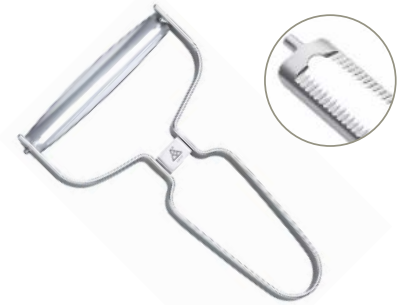

Red Handle Vertical Peeler - Straight Edge

Product Code
50 048 50 00

Red Handle Vertical Peeler - Serrated Edge

Product Code
50 049 50 00

Red Asparagus Peeler

Product Code
50 186 18 02

Horizontal Peeler Straight Blade

Product Code	Blade Length
50 055 50 00	5 cm 2"

**Horizontal Peeler
Serrated Blade**

Product Code	Blade Length
50 056 50 00	5 cm 2"

**Horizontal Peeler
Straight Blade**

Product Code	Blade Length
50 055 90 00	9 cm 3.5"

**Horizontal Peeler
Serrated Blade**

Product Code	Blade Length
50 056 90 00	9 cm 3.5"

**Vertical Peeler
Straight Blade**

Product Code	Blade Length
50 057 50 00	5 cm 2"

**Vertical Peeler
Serrated Blade**

Product Code	Blade Length
50 058 50 00	5 cm 2"