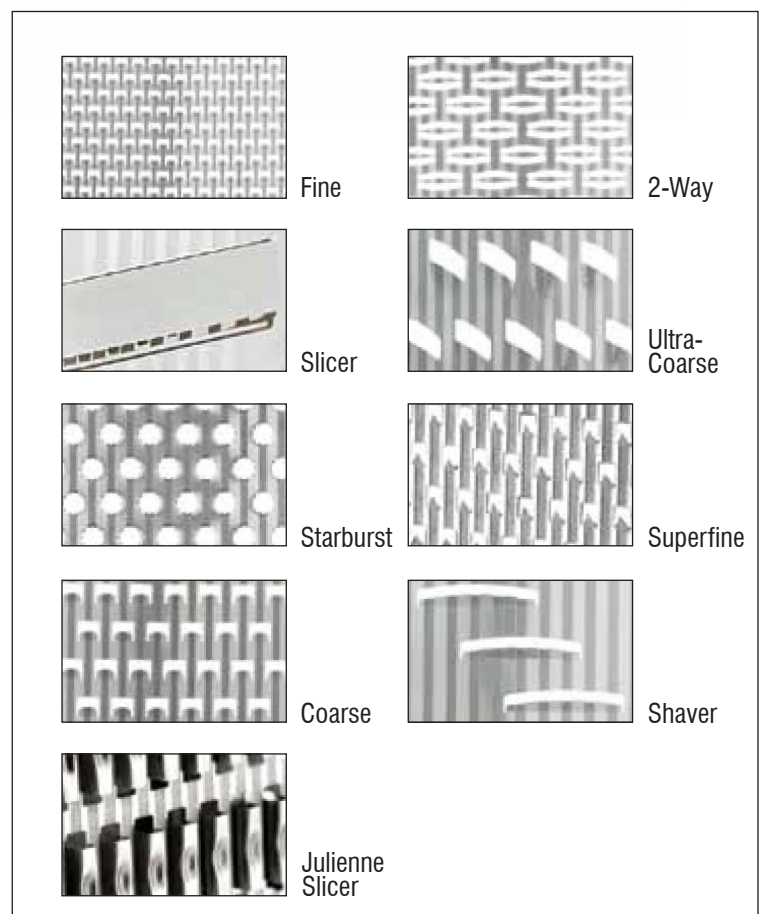

Surface Glide Technology™ Graters

Exclusive to Cuisipro, Surface Glide Technology™ grooved grating surface takes etched graters to the next level. Surface Glide Technology™ graters create the perfect balance between ease of grating and maximum efficiency for the ultimate grating experience that etched graters alone cannot compete with.

The science behind this new technology is based on the repeated grooved pattern that is spread evenly across the face of the grating surface. First, the groove reduces resistance, making grating effortless. Second, the groove elongates the length of each individual blade, so it has a larger cutter surface that comes in contact with food, therefore grating more with less effort.

Combined, these features create a perfect surface for outstanding uninterrupted grating performance where food virtually glides through the blades.