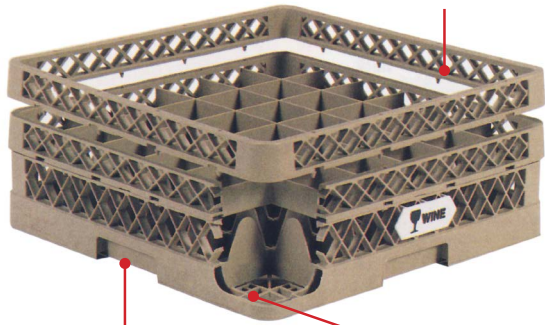

Sold in containers of 75 pieces

Traex Glass Racks

**PREVENTS BREAKAGE.
EASIER HANDLING.
CLEANER GLASSWARE.**

■ 100% vertical glassware protection

■ Patented Snap fit extenders

■ Handles on all four sides

■ Double-wall construction