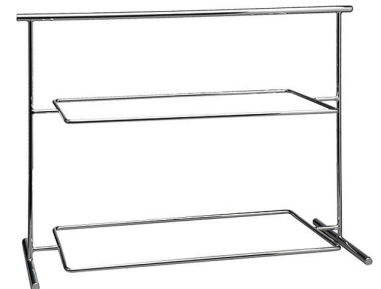

Pure Round Platter

Product Code	Diameter
83484	51 cm | 20"

Pure Tray w/Handles

Product Code	Dimensions
83403	35.5 x 18 cm 14 x 7"

Stainless Display Rack

Product Code	Dimensions
33222	63 x 27 cm 24.75 x 10.5"

Fits rectangular melamine tray 83401 x 2