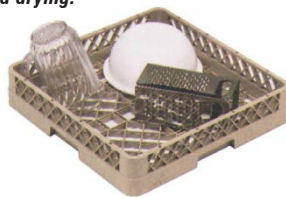

Cup Rack - 5 x 5 w/tilt bar

Product Code	Dimensions	
TR25T0	Height	4"
	Width	19.75"
	Length	19.75"

Ideal for large or irregular items. Open bottom & sidewalls allow maximum circulation for washing and drying.