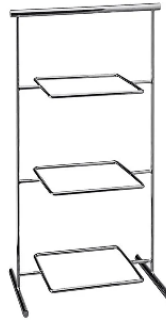

Diameter: 35 cm | 13.75"

Prod. 83918

Dimensions: 25 x 25 cm
10 x 10"

Prod. 83790

Diameter: 40 cm | 15.75"

Buffet - Racks & Stands

Stainless Display Rack

Prod. 33222

Dimensions: 63 x 27 cm
24.75 x 10.5"

Fits tray 83401 x 2

Stainless Square Display Rack

Prod. 33226

Dimensions: 29 x 17 cm
11.5 x 6.5"

Fits tray 83407 x 3

Stainless Square Display Rack

Prod. 33226

Dimensions: 29 x 17 cm
11.5 x 6.5"

Fits tray 83406 or 83407 x 3

Stainless Display Rack

Prod. 33228

Dimensions: 37 x 21 cm
14.5 x 8.25"

Fits tray 83417 x 3

Chrome Buffet Stand for GN 1 / 1

Prod. 15501