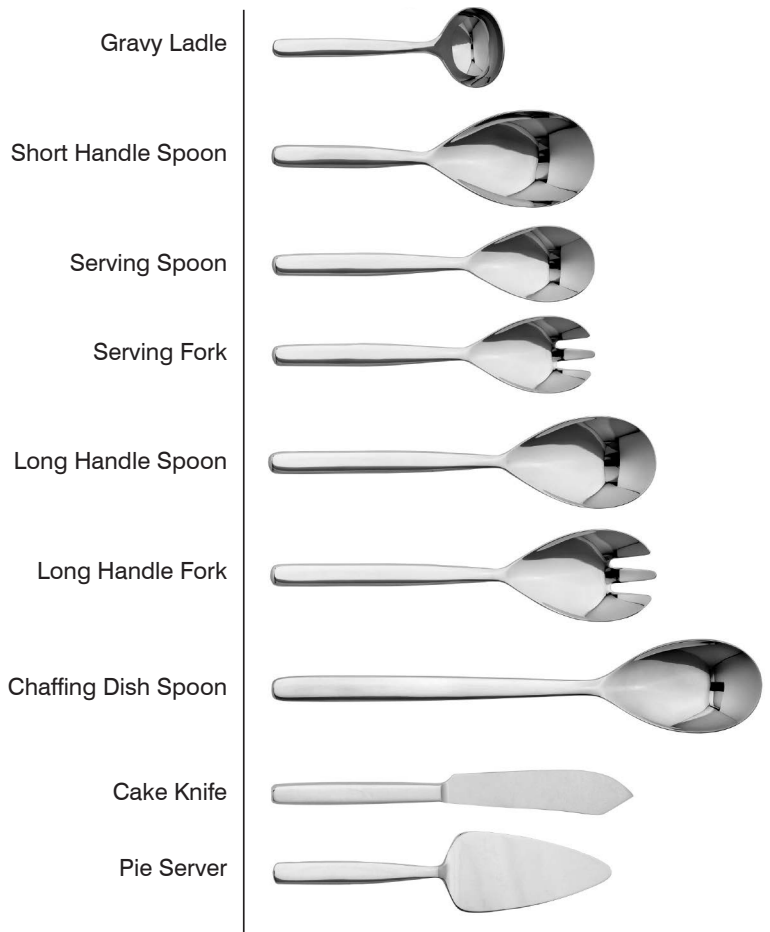

◆ 5-Piece Placesetting

Salad Fork
Dinner Fork
Dinner Knife
Soup Spoon
Teaspoon

Demitasse Spoon

Coffee/Mocha Spoon

Dessert Spoon

Dessert Fork

Butter Knife

Steak Knife

Crab Pick

Martini Pick

Stir Spoon

Puddifoot Flatware - iO Serving Pieces

18/10 Stainless Steel

Item Code	Description	Size
iO-11	Serving Fork	24 cm
iO-12	Serving Spoon	24 cm
iO-16	Gravy Ladle	17.5 cm
iO-17	Short Handle Serving Spoon	24 cm
iO-22	Serving/Cold Meat Fork	21 cm
iO-28	Pie Server	25 cm
iO-45	Long Handle Serving Fork	29 cm
iO-46	Long Handle Serving Spoon	29 cm
iO-50	Long Handle Serving Set (45/46)	29 cm
iO-55	Chaffing Dish Spoon	36 cm
iO-60	Cake Knife	29 cm

Puddifoot Flatware - iO Tongs 18/10 Stainless Steel

Item Code	Description	Size
iO-21	Sugar Tong	10 cm
iO-57	Small Tong	19 cm
iO-58	Large Tong	24 cm
iO-59	Extra Large Tong	30 cm
iO-65	Small Angled Tong w/teeth	19 cm
iO-66	Large Angled Tong w/teeth	24 cm
iO-67	Small Angled Tong	19 cm
iO-68	Large Angled Tong	24 cm