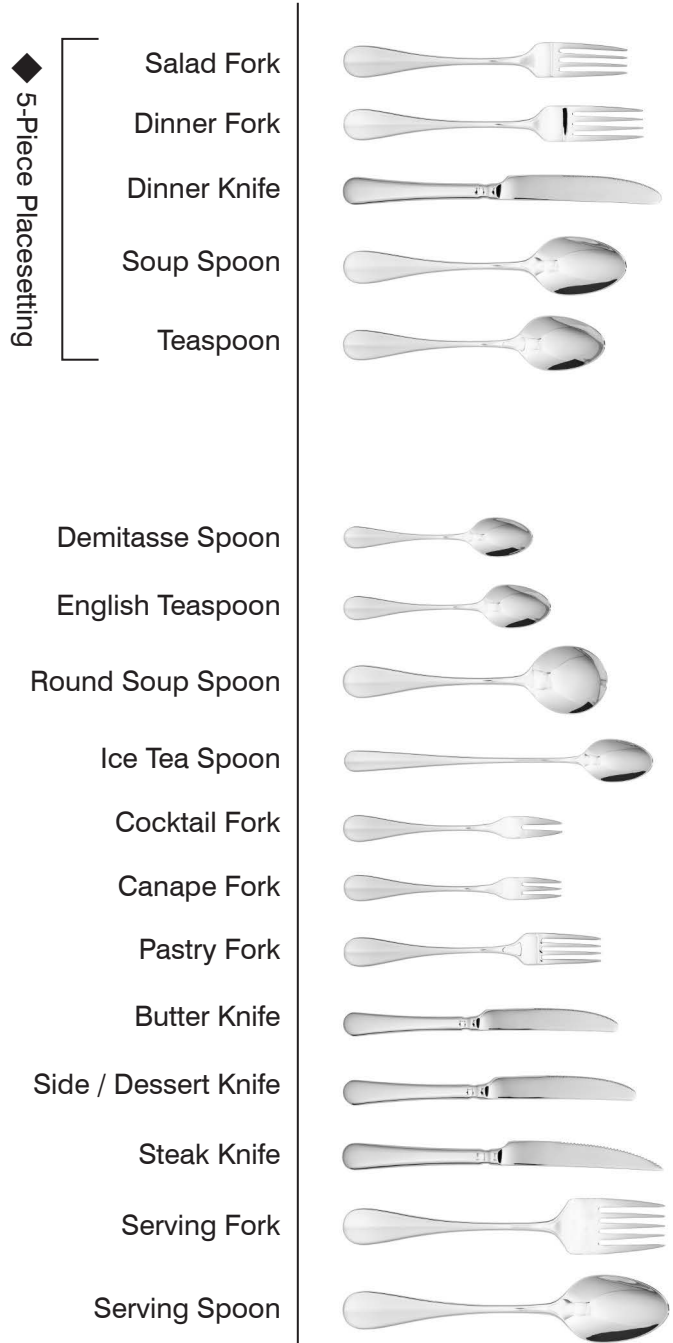

Multipurpose Cheese knife - large

Multipurpose Cheese knife - small

Soft Cheese knife - large

Soft Cheese knife - small

Creamy Cheese knife - large

Creamy Cheese knife - small

Item Code	Description	Size
Dijon Mirror-00	5 pc. placesetting (marked ◆)	
Dijon Mirror-01	Dinner Knife ◆	24 cm
Dijon Mirror-02	Dinner Fork ◆	20.3 cm
Dijon Mirror-03	Salad Fork ◆	18.7 cm
Dijon Mirror-04	Soup Spoon (oval bowl) ◆	18.3 cm
Dijon Mirror-05	Teaspoon ◆	15.1 cm
Dijon Mirror-06	Round Soup Spoon	17.5 cm
Dijon Mirror-07	Demitasse Spoon	11.2 cm
Dijon Mirror-09	Cocktail Fork (2 tynes)	14.4 cm
Dijon Mirror-10	Butter Knife	18 cm
Dijon Mirror-11	Serving Fork	24 cm
Dijon Mirror-12	Serving Spoon	24 cm
Dijon Mirror-19	Iced Tea Spoon	19.5 cm
Dijon Mirror-24	Steak Knife	24 cm
Dijon Mirror-32	Side / Dessert Knife	18 cm
Dijon Mirror-36	Oyster / Canape Fork (3 tynes)	14.4 cm
Dijon Mirror-37	English Teaspoon	13 cm
Dijon Mirror-41	Pastry Fork	15.2 cm

◆ 5-Piece Placesetting

Item Code	Description	Size
Dijon-Satin-00	5 pc. placesetting (marked ◆)	
Dijon-Satin-01	Dinner Knife ◆	24 cm
Dijon-Satin-02	Dinner Fork ◆	20.3 cm
Dijon-Satin-03	Salad Fork ◆	18.7 cm
Dijon-Satin-04	Soup Spoon (oval bowl) ◆	18.3 cm
Dijon-Satin-05	Teaspoon ◆	15.1 cm
Dijon-Satin-06	Round Soup Spoon	17.5 cm
Dijon-Satin-07	Demitasse Spoon	11.2 cm
Dijon-Satin-09	Cocktail Fork (2 tynes)	14.4 cm
Dijon-Satin-10	Butter Knife	18 cm
Dijon-Satin-11	Serving Fork	24 cm
Dijon-Satin-12	Serving Spoon	24 cm
Dijon-Satin-19	Iced Tea Spoon	19.5 cm
Dijon-Satin-24	Steak Knife	24 cm
Dijon-Satin-32	Side / Dessert Knife	18 cm
Dijon-Satin-36	Oyster / Canape Fork (3 tynes)	14.4 cm
Dijon-Satin-37	English Teaspoon	13 cm
Dijon-Satin-41	Pastry Fork	15.2 cm