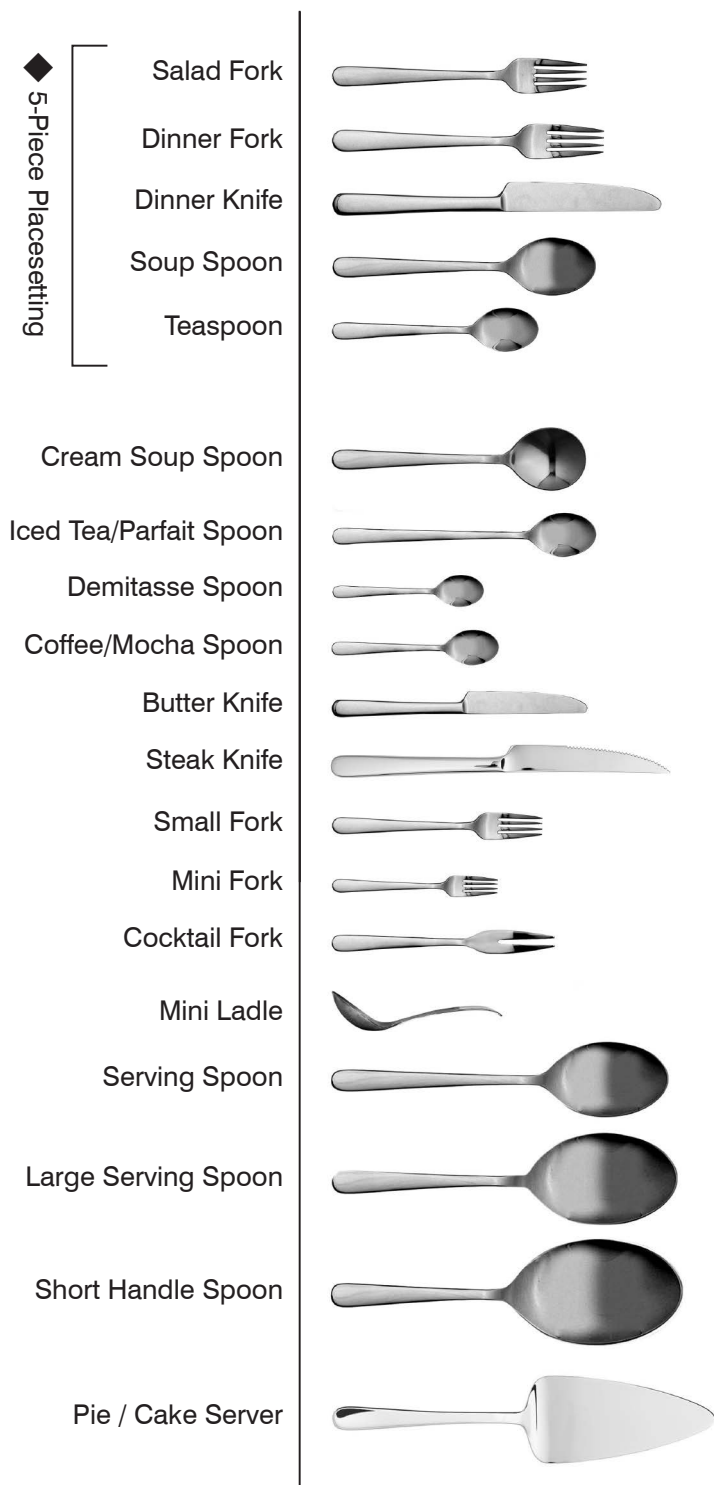

◆ 5-Piece Placesetting

Item Code	Description	Size
Dijon-Satin-00	5 pc. placesetting (marked ◆)	
Dijon-Satin-01	Dinner Knife ◆	24 cm
Dijon-Satin-02	Dinner Fork ◆	20.3 cm
Dijon-Satin-03	Salad Fork ◆	18.7 cm
Dijon-Satin-04	Soup Spoon (oval bowl) ◆	18.3 cm
Dijon-Satin-05	Teaspoon ◆	15.1 cm
Dijon-Satin-06	Round Soup Spoon	17.5 cm
Dijon-Satin-07	Demitasse Spoon	11.2 cm
Dijon-Satin-09	Cocktail Fork (2 tynes)	14.4 cm
Dijon-Satin-10	Butter Knife	18 cm
Dijon-Satin-11	Serving Fork	24 cm
Dijon-Satin-12	Serving Spoon	24 cm
Dijon-Satin-19	Iced Tea Spoon	19.5 cm
Dijon-Satin-24	Steak Knife	24 cm
Dijon-Satin-32	Side / Dessert Knife	18 cm
Dijon-Satin-36	Oyster / Canape Fork (3 tynes)	14.4 cm
Dijon-Satin-37	English Teaspoon	13 cm
Dijon-Satin-41	Pastry Fork	15.2 cm

◆ 5-Piece Placesetting

- Salad Fork
- Dinner Fork
- Dinner Knife
- Soup Spoon
- Teaspoon

- Demitasse Spoon
- English Teaspoon
- Round Soup Spoon
- Ice Tea Spoon
- Cocktail Fork
- Canape Fork
- Pastry Fork
- Butter Knife
- Side / Dessert Knife
- Steak Knife
- Serving Fork
- Serving Spoon

Puddifoot Flatware - Eco 18/0 Stainless Steel

Item Code	Description	Size
Eco-00	5 pc. placesetting (marked ◆)	
Eco-01	Dinner Knife ◆	23 cm
Eco-02	Dinner Fork ◆	20 cm
Eco-03	Salad Fork ◆	18 cm
Eco-04	Soup Spoon (oval bowl) ◆	18.5 cm
Eco-05	Teaspoon ◆	14.5 cm
Eco-06	Cream Soup Spoon	17 cm
Eco-07	Demitasse Spoon	10.5 cm
Eco-09	Cocktail Fork	15.2 cm
Eco-10	Butter Knife	18 cm
Eco-12	Serving Spoon	24 cm
Eco-13	Large Serving Spoon	24.5 cm
Eco-17	Short Handle Spoon	25 cm
Eco-19	Iced Tea / Parfait Spoon	18.5 cm
Eco-24	Steak Knife	24 cm
Eco-28	Pie / Cake Server	25.5 cm
Eco-37	Coffee/Mocha Spoon	11.5 cm
Eco-63	Mini Fork	11.5 cm
Eco-64	Small Fork	15 cm
Eco-69	Mini Ladle	11.5 cm
Eco-SET	20 pc. set (4 x 5 pc. placesetting)	