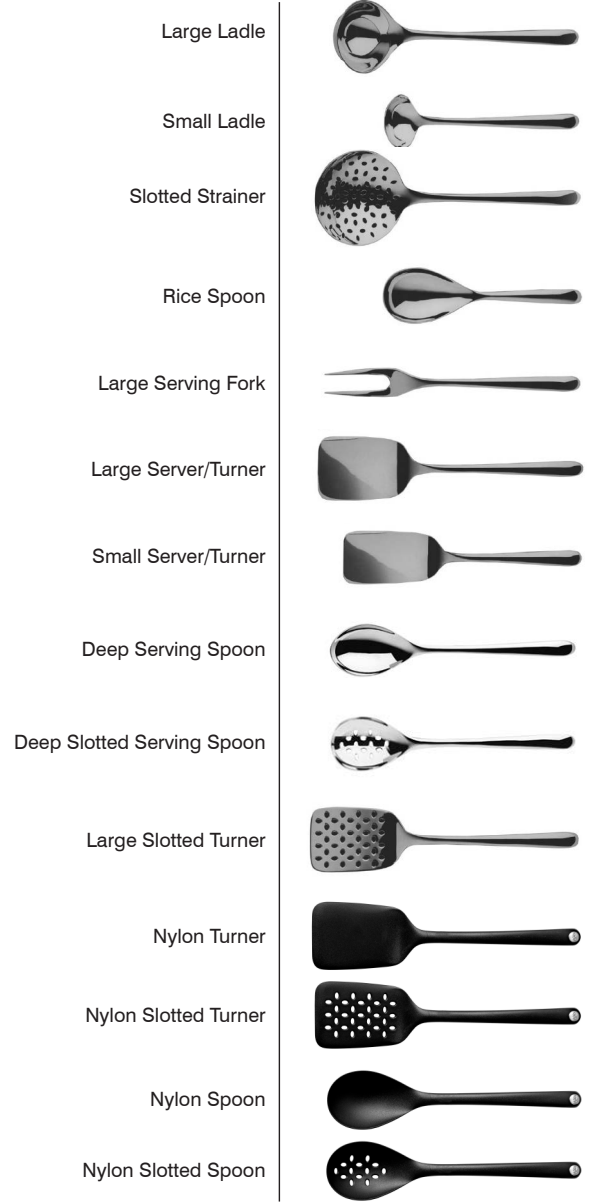

◆ 5-Piece Placesetting

- Salad Fork
- Dinner Fork
- Dinner Knife
- Soup Spoon
- Teaspoon

Cream Soup Spoon

Demitasse Spoon

Butter Knife

Ice Tea / Parfait Spoon

Steak Knife

Side / Dessert Knife

Oyster / Canape Fork

Mini Fork

NEW

Serving Fork

NEW

Serving Spoon

NEW

Item Code	Description	Size
SGB2514	Large Ladle	32 cm
SGB2516	Small Ladle	26 cm
SGB2524	Slotted Strainer	34 cm
SGB2531	Rice Spoon	26 cm
SGB2536	Large Serving Fork	33 cm
SGB2542	Large Server/Turner	34 cm
SGB2544	Small Server/Turner	30 cm
SGB2548	Deep Serving Spoon	32 cm
SGB2552	Large Slotted Server/Turner	34 cm
SGB2558	Deep Slotted Serving Spoon	32 cm
SGB2584	Utensil Storage Rack - small	40 cm
SGB2586	Utensil Storage Rack - large	60 cm
SGNY2542	Nylon Turner	32.5 cm
SGNY2552	Nylon Slotted Turner	32.5 cm
SGNY2547	Nylon Spoon	31.5 cm
SGNY2557	Nylon Slotted Spoon	31.5 cm

Steak Knives

Item Code	Description	Size
CM-24	Cassini Mirror Steak Knife	24 cm
CS-24	Cassini Satin Steak Knife	24 cm
Cello-24	Cello Steak Knife	23 cm
Dijon-24	Dijon Mirror Steak Knife	24 cm
Dijon Satin-24	Dijon Satin Steak Knife	24 cm
ECO-24	Eco Steak Knife	24 cm
iO-24	iO Mirror Steak Knife	23.7 cm
iOS-24	iO Satin Steak Knife	23.7 cm
Libra-24	Libra Steak Knife	22.5 cm
Paris-24	Paris Steak Knife	25 cm
AAB012L	Aaron Bright Steak Knife	25 cm
MAS012L	Malvern Satin Steak Knife	24.5 cm
NOB012L	Norton Bright Steak Knife	24.5 cm
SFB012L	Seadrift Steak Knife	23.7 cm
TOFINO-24	Tofino Steak Knife	24 cm
TOB012L	Torben Bright Steak Knife	24.5 cm
TOS012L	Torben Satin Steak Knife	24.5 cm
York-24	York (Mirror Finish) Steak Knife	24 cm
New York-24	New York (Satin Finish) Steak Knife	24 cm
Old York-24	Old York (Antique Finish) Steak Knife	24 cm
SK-1	Black Handle Steak Knife	25.5 cm
574329	Black Handle Steak Knife	22 cm