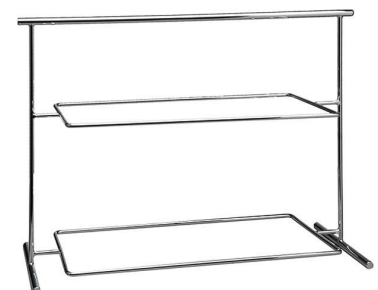

Product Code	Height
33215 (For 3 x 6" plates)	26 cm 10.25"
33220 (For 3 x 10.5" plates)	44 cm 17.25"

Adjustable Stand for Four Plates

Product Code	Height
33225	37 cm 14.5"

Silicone Distancing Stackers - Black & White

Product Code	Description
88916	Set of 9

Rotating Cake Stand

Product Code	Diameter
00463	31 cm 12.25"

Footed Clear Cake Stand w/ Metal Base

Product Code	Diameter
00464	30 cm 11.75"

Stainless Display Rack

Product Code	Dimensions
33222	63 x 27 cm 24.75 x 10.5"