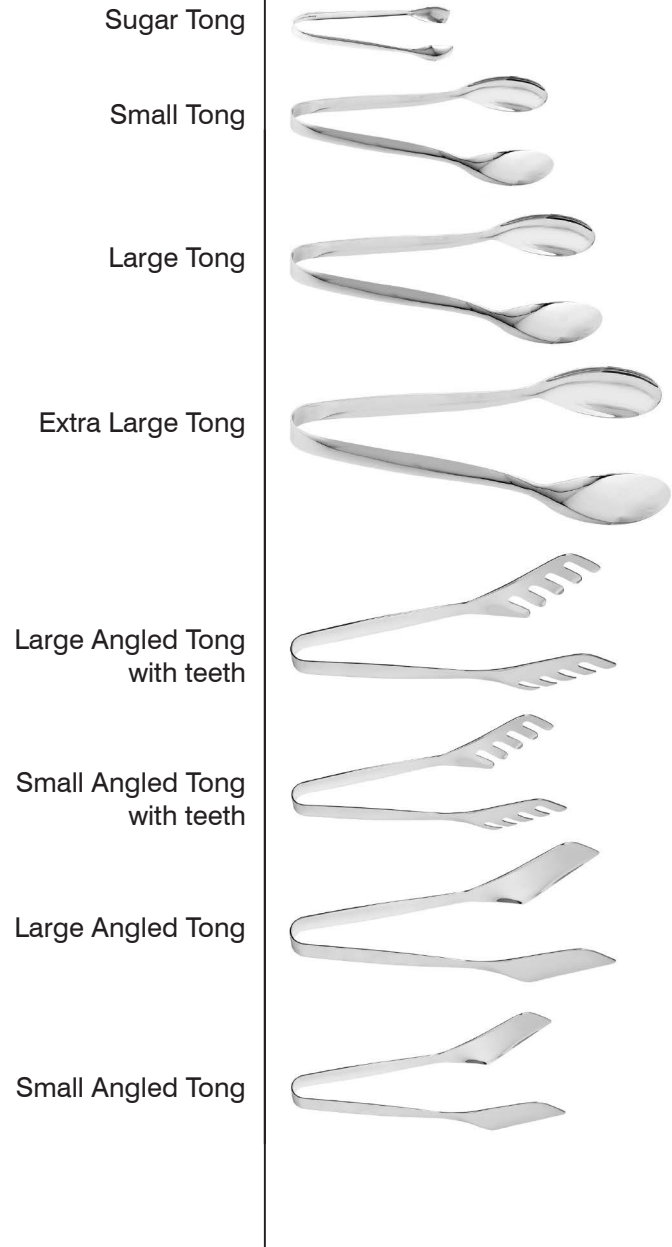

Crab Pick

Martini Pick

Stir Spoon

Puddifoot Flatware - iO Serving Pieces

18/10 Stainless Steel

Item Code	Description	Size
iO-11	Serving Fork	24 cm
iO-12	Serving Spoon	24 cm
iO-16	Gravy Ladle	17.5 cm
iO-17	Short Handle Serving Spoon	24 cm
iO-22	Serving/Cold Meat Fork	21 cm
iO-28	Pie Server	25 cm
iO-45	Long Handle Serving Fork	29 cm
iO-46	Long Handle Serving Spoon	29 cm
iO-50	Long Handle Serving Set (45/46)	29 cm
iO-55	Chaffing Dish Spoon	36 cm
iO-60	Cake Knife	29 cm

Puddifoot Flatware - iO Tongs 18/10 Stainless Steel

Item Code	Description	Size
iO-21	Sugar Tong	10 cm
iO-57	Small Tong	19 cm
iO-58	Large Tong	24 cm
iO-59	Extra Large Tong	30 cm
iO-65	Small Angled Tong w/teeth	19 cm
iO-66	Large Angled Tong w/teeth	24 cm
iO-67	Small Angled Tong	19 cm
iO-68	Large Angled Tong	24 cm